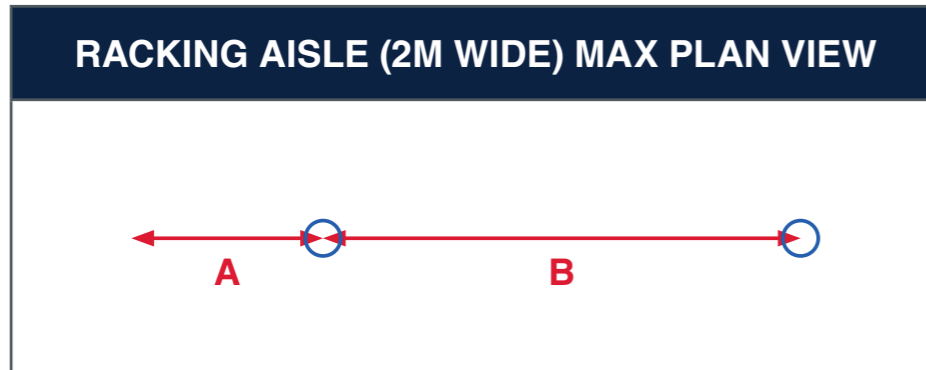

EMERGENCY LIGHTING SPACING TABLE

PRODUCT: ELITE BH | **CODE:** ELBM3

Luminaire spacing for escape route

MOUNTING HEIGHT	A	B
2.5M	3.4M	7.5M
3.0M	3.5M	7.9M
4.0M	3.4M	8.3M

Spacings calculated to achieve 1.0 lux minimum

Luminaire spacing for undefined escape routes & open (anti-panic) areas

MOUNTING HEIGHT	A	B	C	D
2.5M	3.1M	7.8M	3.1M	7.8M
3.0M	3.3M	8.0M	3.3M	8.0M
4.0M	3.5M	9.0M	3.5M	9.0M
5.0M	3.6M	9.6M	3.6M	9.6M
6.0M	3.5M	10.5M	3.5M	10.5M