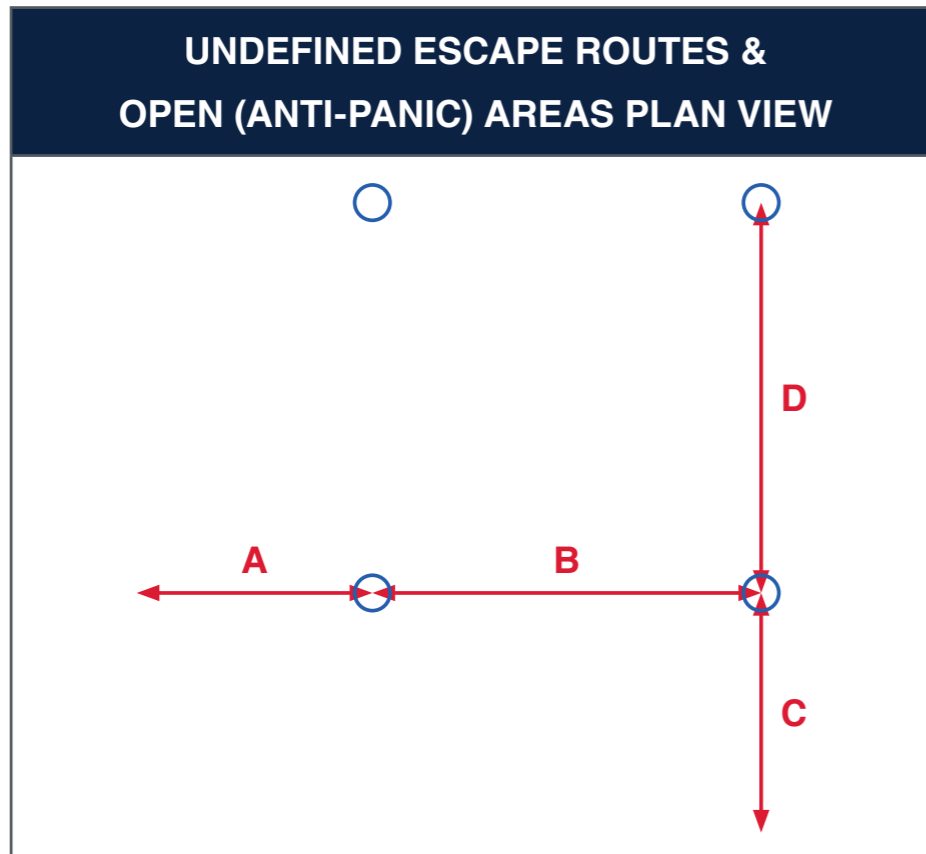

EMERGENCY LIGHTING SPACING TABLE

PRODUCT: ELITE BH | **CODE:** ELBM3

Luminaire spacing for escape route

MOUNTING HEIGHT	A	B
2.5M	3.4M	7.5M
3.0M	3.5M	7.9M
4.0M	3.4M	8.3M

Spacings calculated to achieve 1.0 lux minimum

Luminaire spacing for undefined escape routes & open (anti-panic) areas

MOUNTING HEIGHT	A	B	C	D
2.5M	3.1M	7.8M	3.1M	7.8M
3.0M	3.3M	8.0M	3.3M	8.0M
4.0M	3.5M	9.0M	3.5M	9.0M
5.0M	3.6M	9.6M	3.6M	9.6M
6.0M	3.5M	10.5M	3.5M	10.5M